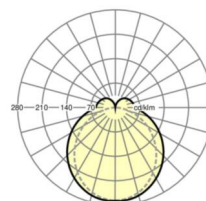

CHARACTERISTICS

Order number	18234506600
EAN number	4020863336227
Commodity code	94051190
Certification mark	IP 20, Protection class I, ENEC10 VDE, F, HACCP DIN10500/Food/IFS-application-related suitability/BRC, Indoor, CE
Impact resistance (IK rating)	IK03 (10°C bis 35°C)
Ambient temperatur	ta 10°C to 35°C
Special properties	Ready for IoT
Warranty period	5 years
State funding programs	BEG - Federal funding for efficient buildings (valid only for Germany)

ELECTRICAL ENGINEERING

Controller	Electronic driver DALI2 (1 pcs.)
System output	42W
Mains voltage	230V/50Hz
Circuit breakers (inrush current)	13 pieces/B10, 21 pieces/B16, 21 pieces/C10, 35 pieces/C16
Energy efficiency class/light source	B

LIGHTING TECHNOLOGY

Placement	LED, Colour rendering/Light colour CRI ≥ 80 / 4000K
Colour tolerance (MacAdam)	3SDCM
Photobiological safety (Luminaire)	RG1
Nominal luminous flux	7038lm
LED service life	50000h L80/B10 (Tq 35°C)
Luminaire luminous efficiency	169lm/W
Beam angle	130° (C0) / 110° (C90)
UGR lat./long.	25.2 / 23.7

MECHANICS

Housing colour	traffic white RAL 9016
Dimensions (LxWxH/DxH)	1531mm x 63mm x 54mm
Weight (net)	2kg
Type of installation	Mounting rail system installation

Dimensions

L	1531 mm	Length
B	63 mm	Width
H	54 mm	Height

DEEP-LINK

<https://www.regiolum.de/en/article/18234506600>